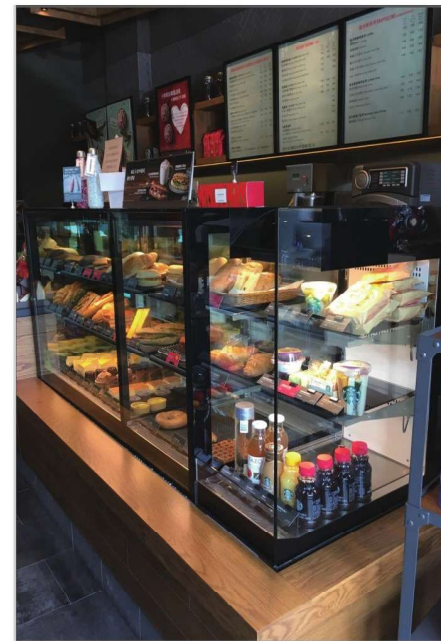

- LUX
- CRYSTAL
- CROWN
- MINI
- MALL
- ALIBABA
- JEWELRY
- MULTI**
- ICE CREAM
- ICE CREAM CAKE
- MAX
- WINE CELLARS
- SUSHI

直角多功能櫃 Multi

Multifunction Showcase

| 尺寸Dimension | 電源 Voltage | 瓦數Watt |
|-----------------|------------------|--------|
| 1500x700x1370mm | 220/240V 50/60HZ | 1400W |
| 1800x700x1370mm | 220/240V 50/60HZ | 1500W |

41

直角多功能櫃 Multifunction Showcase

- OTTO
- LUX
- CRYSTAL
- CROWN
- MINI
- MALL
- ALIBABA
- JEWELRY
- MULTI**
- ICE CREAM
- ICE CREAM CAKE
- MAX
- WINE CELLARS
- SUSHI

顧客裝潢參考實景圖
Decorating reference only