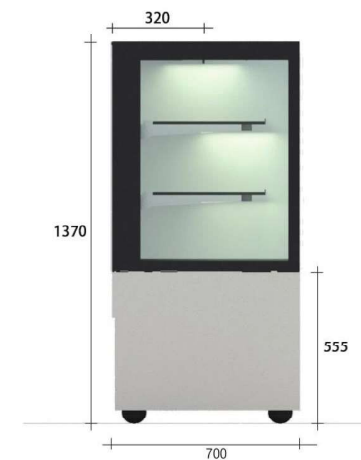

- LUX
- CRYSTAL
- CROWN
- MINI
- MALL
- ALIBABA
- JEWELRY
- MULTI**
- ICE CREAM
- ICE CREAM CAKE
- MAX
- WINE CELLARS
- SUSHI

直角多功能櫃 Multi

Multifunction Showcase

| 尺寸Dimension | 電源 Voltage | 瓦數Watt |
|-----------------|------------------|--------|
| 1500x700x1370mm | 220/240V 50/60HZ | 1400W |
| 1800x700x1370mm | 220/240V 50/60HZ | 1500W |

41

直角多功能櫃 Multifunction Showcase

- OTTO
- LUX
- CRYSTAL
- CROWN
- MINI
- MALL
- ALIBABA
- JEWELRY
- MULTI**
- ICE CREAM
- ICE CREAM CAKE
- MAX
- WINE CELLARS
- SUSHI

顧客裝潢參考實景圖
Decorating reference only