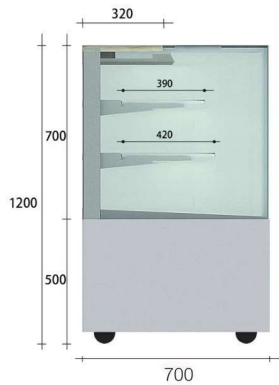

- OTTO
- LUX
- CRYSTAL
- CROWN
- MINI
- MALL
- ALIBABA
- JEWELRY
- MULTI
- ICE CREAM
- ICE CREAM CAKE
- **MAX**
- WINE CELLARS
- SUSHI