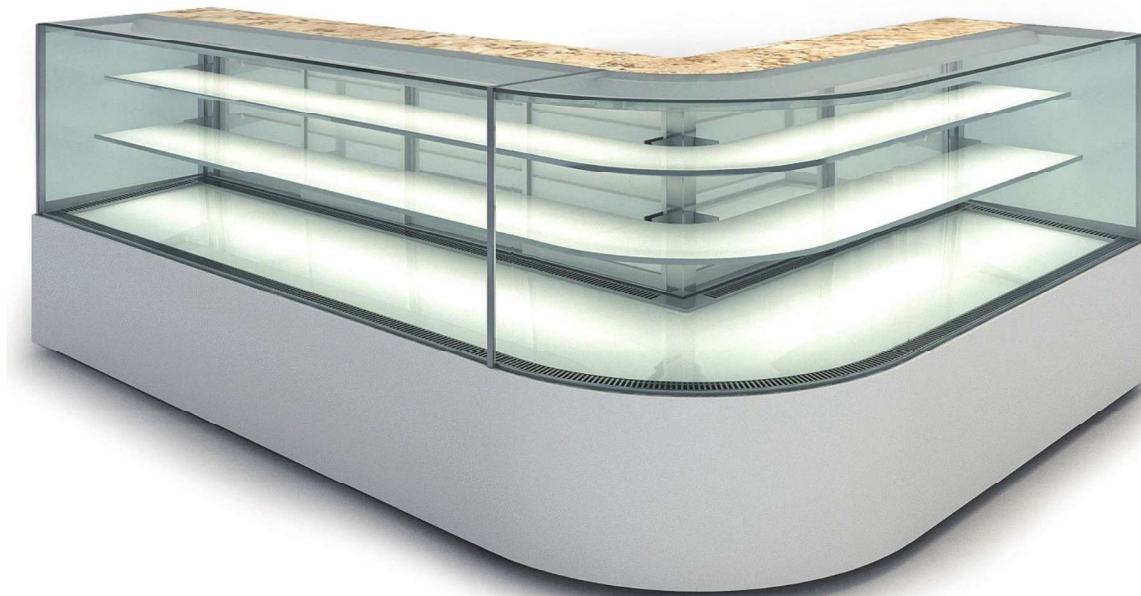

- OTTO
- LUX
- CRYSTAL
- CROWN
- MINI
- MALL
- ALIBABA
- JEWELRY
- MULTI
- ICE CREAM
- ICE CREAM CAKE
- MAX**
- WINE CELLARS
- SUSHI

#### Corner Showcase

尺寸 Dimension	電源 voltage	瓦數 watt
1800x1800x700x1200mm	220/240V 50/60HZ	2700W
1800x2400x700x1200mm	220/240V 50/60HZ	2850W

47

轉角櫃

Corner Showcase

- OTTO
- LUX
- CRYSTAL
- CROWN
- MINI
- MALL
- ALIBABA
- JEWELRY
- MULTI
- ICE CREAM
- ICE CREAM CAKE
- MAX**
- WINE CELLARS
- SUSHI