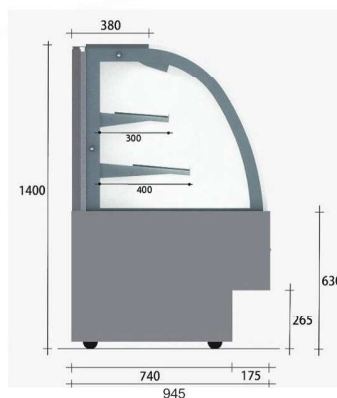

- OTTO
- LUX
- CRYSTAL
- CROWN
- MINI
- MALL
- ALIBABA
- JEWELRY
- MULTI
- ICE CREAM
- ICE CREAM CAKE**
- MAX
- WINE CELLARS
- SUSHI

冰淇淋蛋糕櫃-A

Ice cream cake

尺寸 Dimension	電源 Voltage	瓦數 Watt
1200x945x1400mm	220/240V 50/60HZ	1500W
1500x945x1400mm	220/240V 50/60HZ	1800W
1800x945x1400mm	220/240V 50/60HZ	2200W

45

冰淇淋蛋糕櫃 Ice Cream Cake Showcase

冰淇淋蛋糕櫃-B

Ice cream cake

尺寸Dimension	電源 Voltage	瓦數Watt
900x800x1550mm	220/240V 50/60HZ	1500W
1200x800x1550mm	220/240V 50/60HZ	2300W

- OTTO
- LUX
- CRYSTAL
- CROWN
- MINI
- MALL
- ALIBABA
- JEWELRY
- MULTI
- ICE CREAM
- ICE CREAM CAKE**
- MAX
- WINE CELLARS
- SUSHI