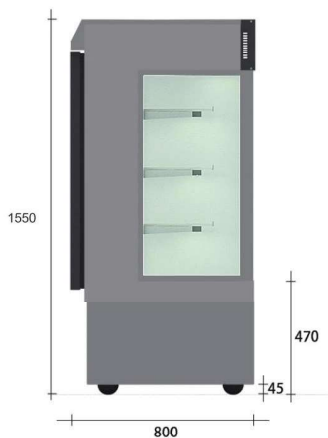

- OTTO
- LUX
- CRYSTAL
- CROWN
- MINI
- MALL
- ALIBABA
- JEWELRY
- MULTI
- ICE CREAM
- ICE CREAM CAKE**
- MAX
- WINE CELLARS
- SUSHI

冰淇淋蛋糕櫃-A

Ice cream cake

尺寸 Dimension	電源 Voltage	瓦數 Watt
1200x945x1400mm	220/240V 50/60HZ	1500W
1500x945x1400mm	220/240V 50/60HZ	1800W
1800x945x1400mm	220/240V 50/60HZ	2200W

45

冰淇淋蛋糕櫃 Ice Cream Cake Showcase

冰淇淋蛋糕櫃-B

Ice cream cake

尺寸Dimension	電源 Voltage	瓦數Watt
900x800x1550mm	220/240V 50/60HZ	1500W
1200x800x1550mm	220/240V 50/60HZ	2300W

- OTTO
- LUX
- CRYSTAL
- CROWN
- MINI
- MALL
- ALIBABA
- JEWELRY
- MULTI
- ICE CREAM
- ICE CREAM CAKE**
- MAX
- WINE CELLARS
- SUSHI

顧客裝潢參考實景圖
Decorating reference only