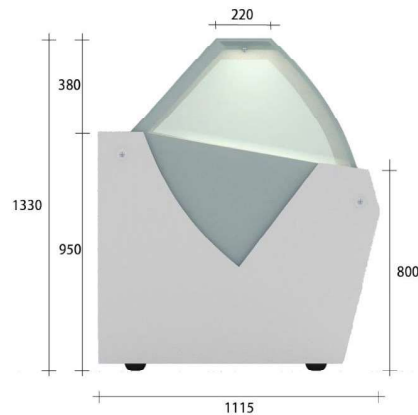

- OTTO
- LUX
- CRYSTAL
- CROWN
- MINI
- MALL
- ALIBABA
- JEWELRY
- MULTI
- ICE CREAM**
- ICE CREAM CAKE
- MAX
- WINE CELLARS
- SUSHI

立體型冰淇淋櫃 ice cream

Ice Cream Showcase

尺寸Dimension	電源 Voltage	瓦數Watt
930x1115x1330mm	220/240V 50/60HZ	1500W
1300x1115x1330mm	220/240V 50/60HZ	1800W
1800x1115x1330mm	220/240V 50/60HZ	2200W

43

立體型冰淇淋櫃 Ice Cream Showcase

- OTTO
- LUX
- CRYSTAL
- CROWN
- MINI
- MALL
- ALIBABA
- JEWELRY
- MULTI

ICE CREAM

- ICE CREAM CAKE
- MAX
- WINE CELLARS
- SUSHI

顧客裝潢參考實景圖
Decorating reference only

Ice Cream Showcase