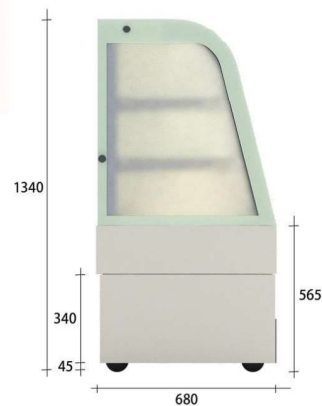

- OTTO
- LUX
- CRYSTAL
- CROWN
- MINI
- MALL
- ALIBABA**
- JEWELRY
- MULTI
- ICE CREAM
- ICE CREAM CAKE
- MAX
- WINE CELLARS
- SUSHI

圓弧前拉門櫃 Alibaba

Front Sliding Showcase

尺寸Dimension	電源 Voltage	瓦數Watt
1200x680x1340mm	220/240V 50/60HZ	700W
1500x680x1340mm	220/240V 50/60HZ	1000W
1800x680x1340mm	220/240V 50/60HZ	1050W
2400x680x1340mm	220/240V 50/60HZ	1370W

31 圓弧前拉門櫃 Front Sliding Showcase

- OTTO
- LUX
- CRYSTAL
- CROWN
- MINI
- MALL
- ALIBABA**
- JEWELRY
- MULTI
- ICE CREAM
- ICE CREAM CAKE
- MAX
- WINE CELLARS
- SUSHI

顧客裝潢參考實景圖
Decorating reference only