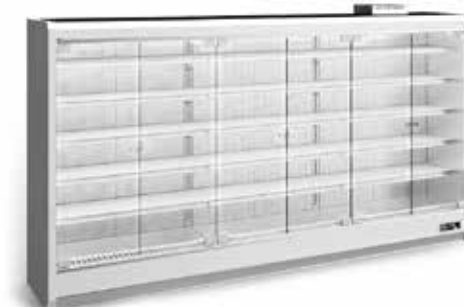

E-LINE SLIM
display cases

PLUG-IN
ice-cream counter

CRYSTAL
display cases

VISTA
display cases

VISTA
grab'n'go

BALCÕES
bar counters

FRESCO
self-service

UNITED
multi decks

XTRA VIEW
multi decks

URBAN
wall bread displays

FUTURO
serve-overs

FUTURO
grab'n'go

FUTURO
dual-temperature island

FUTURO
expo

FUTURO
multi decks

FUTURO COMBI
combined display cabinet